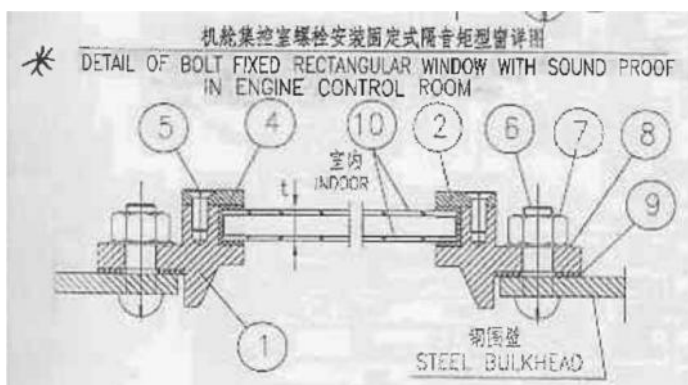

We offer the complete range off all needed tools and equipment for a safe and quick change of your broken glass. Stored in wooden transport boxes acc. ISPM-regulations.

Send your requisition to :

Sebastian.Clausen@roka-schiffahrt.de